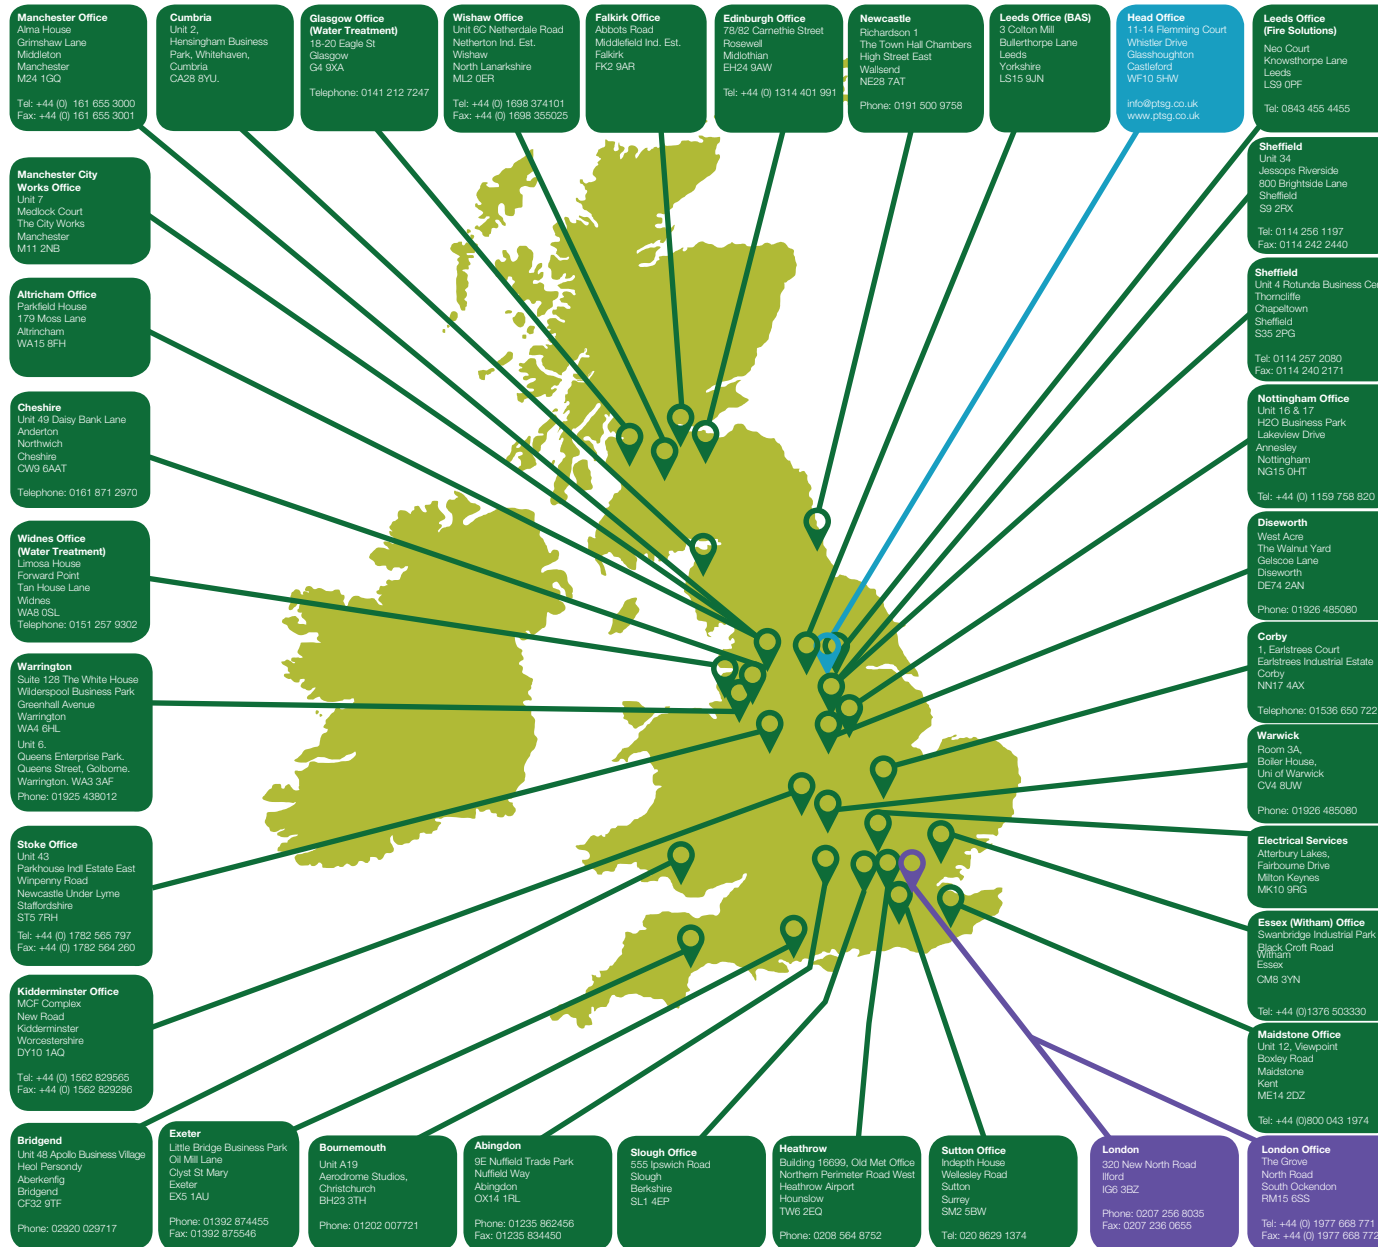

48 office and depot locations in the UK and Europe

With 12 warehouse facilities UK-wide